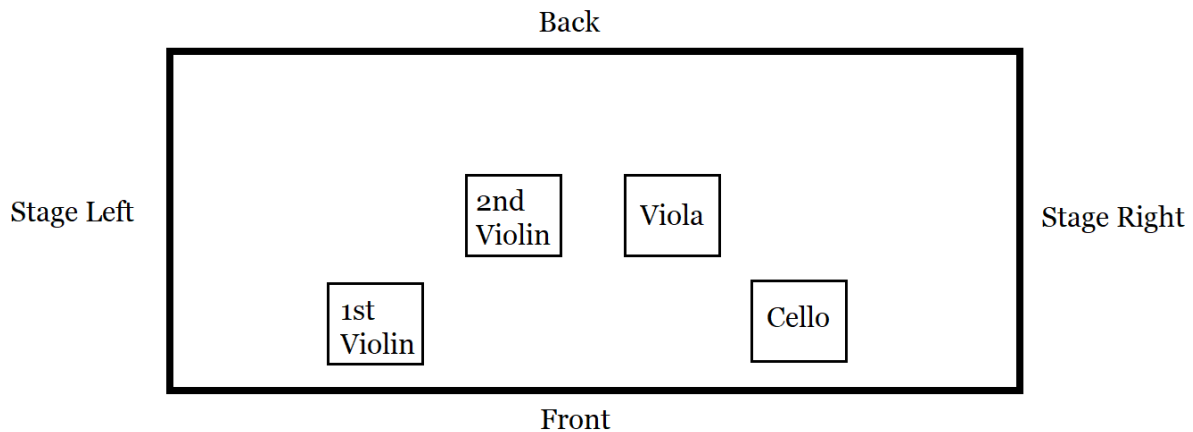

Mid-Texas Symphony Society, Inc.
2020-2022 Chamber Players
Technical Rider
As of January 17, 2020

Required technical specs:

Four (4) to (6), depending on the size of the complement, solid black music stands with lights.
Four (4) to (6), depending on the size of the complement, comfortable armless chairs

Artist to provide music stands and stand lights if necessary.

Lighting:

General stage lighting.
If using color, please avoid yellow.

Sound:

No amplification is necessary or desired for MTS Chamber Players repertoire.

Stage Plot:

Additional needs:

One or two large changing room(s) that can be locked with a key, if possible.

Accepted By:

Presenter: _____ Date: _____

Artist: _____ Date: _____

Date of performance: _____

Venue name: _____